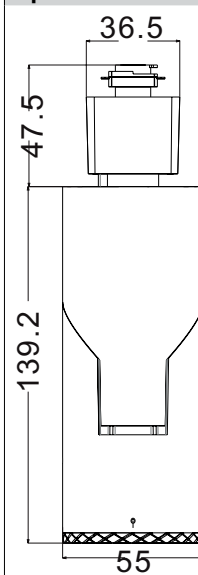

TECHNICAL DATA SHEET

LED Track Light, Adjustable Beam Angle / EN-TLF008-01

VERSION - 31.08.2017

STANDARD LUMINAIRE

Reference	EN-TLF008-01
Power	8 W
Current	200 mA
Protection Class	IP20
Dimensions	3-pin track: $\varnothing 55$ x Ht.186.7mm 4-pin track: $\varnothing 55$ x Ht.200.58mm
Voltage	AC220-240V, 50-60Hz
Led Type	Luminus Cob Led
CRI	80+ OR 90+
Beam Angle	Adjustable from 20° to 70°
Dimmable	No
Installation	Track or Surface-Mounted
Working T°	-20°C ~ +45°C
Warranty	5 years

COLOR TEMPERATURE & LUMINOUS FLUX

EN-TLF008-01

2'700K	3'000K	4'000K	5'000K
632 lm $\pm 5\%$	660 lm $\pm 5\%$	704 lm $\pm 5\%$	744 lm $\pm 5\%$

CERTIFICAT

CE

TECHNICAL DRAWINGS

3-pin track

4-pin track