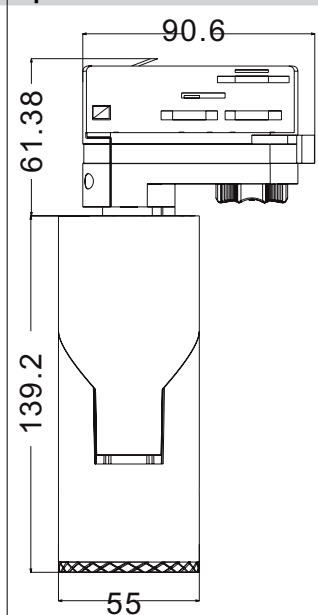

TECHNICAL DATA SHEET

LED Track Light, Adjustable Beam Angle / EN-TLF008-01

VERSION - 31.08.2017

STANDARD LUMINAIRE

Reference	EN-TLF008-01
Power	8 W
Current	200 mA
Protection Class	IP20
Dimensions	3-pin track: $\varnothing 55$ x Ht.186.7mm 4-pin track: $\varnothing 55$ x Ht.200.58mm
Voltage	AC220-240V, 50-60Hz
Led Type	Luminus Cob Led
CRI	80+ OR 90+
Beam Angle	Adjustable from 20° to 70°
Dimmable	No
Installation	Track or Surface-Mounted
Working T°	-20°C ~ +45°C
Warranty	5 years

MAIN FEATURES:

- Sleek cylindrical shape in foldable design with real 2 in 1 flexible fixture
- By adjusting the focal length, the beam angle is changed from 20° to 70°
- Track head rotates through 355° and pivots through 90°

COLOR TEMPERATURE & LUMINOUS FLUX

EN-TLF008-01

2'700K	3'000K	4'000K	5'000K
632 lm $\pm 5\%$	660 lm $\pm 5\%$	704 lm $\pm 5\%$	744 lm $\pm 5\%$

CERTIFICAT

CE

TECHNICAL DRAWINGS

3-pin track

4-pin track