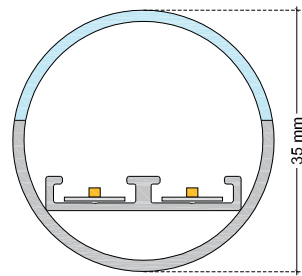

TECHNICAL DATA SHEET

LU4TD IP68 / Flex Led

VERSION - 30.04.2018

STANDARD LUMINAIRE

Reference	LU4TD68
Protection Class	IP68 - 1meter
Lighting Source	Flex Led (x2)
Dimensions	ø35mm
Lenght standard	180 - 580 - 1080 - 1580 - 2080 - 2680 - 2980mm
Lenght on measure	on request up to 2980mm
Nb Lighting Source	120 LED/m
Voltage	24V
Power	9.6W/m
Connecting Cable	One Side: 1m cable Silicone 180° 2x1.5mm²
End Caps	RECS

FINISH

Color Finishing Profil

Standard Polycarbonate
Not suitable for swimming-pool or chlorine environment

ON REQUEST

Fixation	FL (Width:+7mm - Ht:+10mm)
Connecting Cable	Two sides: in and out cables
Connecting Plug	AMS / AF or AMS-E / AF-E
Dimming Option	1-10V, Dali, KNX <i>Ask technical departement for more information</i>

LIGHTING SOURCE

Lighting Source	Flex Led
Voltage	24V
Power	4.8W/m
Nb Led	60 LED/m - LED Pitch: 16.8mm
Beam Angle	120°
CRI	>80
Cut-Out	every 100mm
Lifetime	50'000h or 5 years
Working T°	-30°C to +75°C

Color Temperature & Luminous Flux / Meter

CCT	2700K	3000K	4000K
lm/m	390 lm	390 lm	425 lm

CERTIFICAT

LU4TD68 / Flex Led