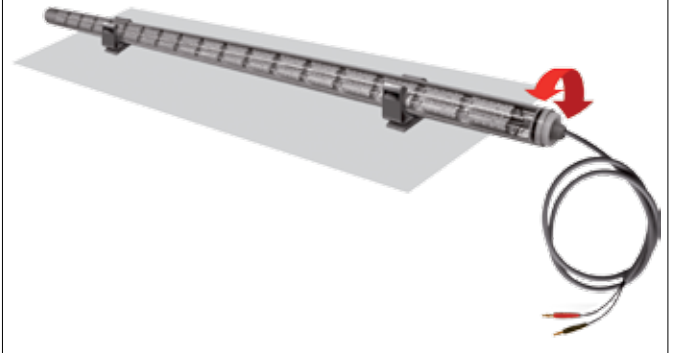

TECHNICAL DATA SHEET

LU4TD IP68 / Flex Led

VERSION - 30.04.2018

STANDARD LUMINAIRE

Reference	LU4TD68
Protection Class	IP68 - 1meter
Lighting Source	Flex Led (x2)
Dimensions	ø35mm
Lenght standard	180 - 580 - 1080 - 1580 - 2080 - 2680 - 2980mm
Lenght on measure	on request up to 2980mm
Nb Lighting Source	120 LED/m
Voltage	24V
Power	9.6W/m
Connecting Cable	One Side: 1m cable Silicone 180° 2x1.5mm ²
End Caps	RECS

LIGHTING SOURCE

Lighting Source	Flex Led
Voltage	24V
Power	4.8W/m
Nb Led	60 LED/m - LED Pitch: 16.8mm
Beam Angle	120°
CRI	>80
Cut-Out	every 100mm
Lifetime	50'000h or 5 years
Working T°	-30°C to +75°C

Color Temperature & Luminous Flux / Meter

CCT	2700K	3000K	4000K
lm/m	390 lm	390 lm	425 lm

CERTIFICAT

LU4TD68 / Flex Led

ON REQUEST: LU4T68 Fixation

ON REQUEST: Connecting Plug

AF/AMS

AF-E/AMS-E (IP68)

AGABEKOV