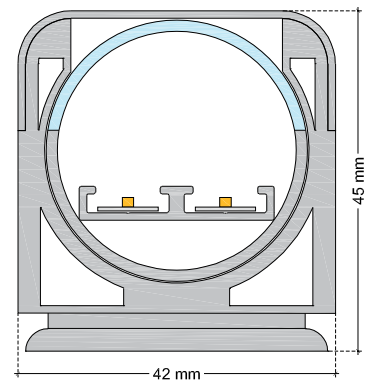

TECHNICAL DATA SHEET

LU4TD IP68 / Flex Led

VERSION - 30.04.2018

STANDARD LUMINAIRE

Reference	LU4TD68
Protection Class	IP68 - 1meter
Lighting Source	Flex Led (x2)
Dimensions	ø35mm
Lenght standard	180 - 580 - 1080 - 1580 - 2080 - 2680 - 2980mm
Lenght on measure	on request up to 2980mm
Nb Lighting Source	120 LED/m
Voltage	24V
Power	9.6W/m
Connecting Cable	One Side: 1m cable Silicone 180° 2x1.5mm ²
End Caps	RECS

LIGHTING SOURCE

Lighting Source	Flex Led
Voltage	24V
Power	4.8W/m
Nb Led	60 LED/m - LED Pitch: 16.8mm
Beam Angle	120°
CRI	>80
Cut-Out	every 100mm
Lifetime	50'000h or 5 years
Working T°	-30°C to +75°C

Color Temperature & Luminous Flux / Meter

CCT	2700K	3000K	4000K
lm/m	390 lm	390 lm	425 lm

CERTIFICAT

LU4TD68 / Flex Led

ON REQUEST: LU4T68 Fixation

ON REQUEST: Connecting Plug

AF/AMS

AF-E/AMS-E (IP68)

AGABEKOV