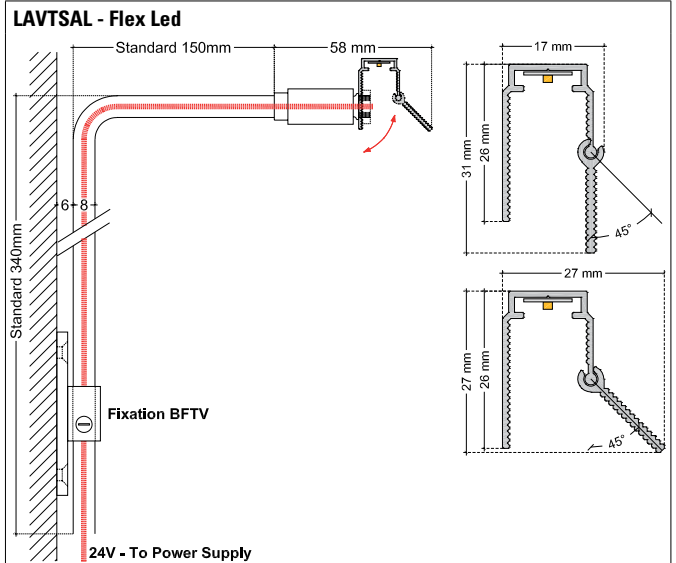

TECHNICAL DATA SHEET

LAVTSAL IP20 / Flex Led

VERSION - 30.04.2018

STANDARD LUMINAIRE

Reference	LAVTSAL
Protection Class	IP20
Lighting Source	Flex Advance
Dimensions	340 x 208mm
Standard Length	670 - 1000mm
Length on measure	up to 3000mm
Nb Lighting Source	60 LED/m
Voltage	24V
Power	4.8W/m
Connecting Cable	Both tige : 1m standard cable 2x1.5mm²
Fixation	2 x (TIGE-8mm + BFTV-8mm)/m + Plexiglass
End Caps	EAV
Anti Glare Visor	VAE

FINISH

Color Finishing Profil

Standard	Natural Anodised Aluminium
On request	Thermo-enameling Powder Coating RAL Color Anodising Polished Aluminium Chrome Aspect Polished Aluminium Old Gold Aspect

ON REQUEST

Fixation	BFTH-8mm ALTR - Power Supply included
Cover	Wood Line
Dimming Option	1-10V, Dali, KNX <i>Ask technical departement for more information</i>

LIGHTING SOURCE

Lighting Source	Flex Led
Voltage	24V
Power	4.8W/m
Nb Led	60 LED/m - LED Pitch: 16.8mm
Beam Angle	120°
CRI	>80
Cut-Out	every 100mm
Lifetime	50'000h or 5 years
Working T°	-30°C to +75°C

Color Temperature & Luminous Flux / Meter

CCT	2700K	3000K	4000K
lm/m	390 lm	390 lm	425 lm

CERTIFICAT

Application: Picture Lighting