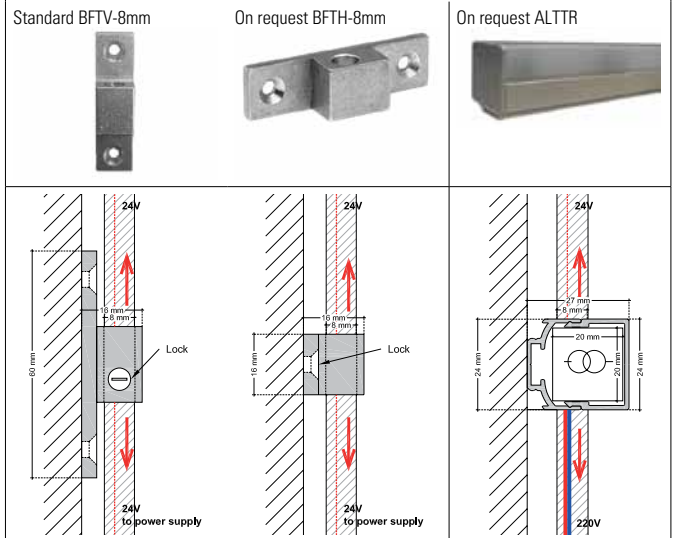

Fixation	BFTH-8mm ALTR - Power Supply included
Cover	Wood Line
Dimming Option	1-10V, Dali, KNX <i>Ask technical departement for more information</i>

LIGHTING SOURCE

Lighting Source	Flex Led
Voltage	24V
Power	4.8W/m
Nb Led	60 LED/m - LED Pitch: 16.8mm
Beam Angle	120°
CRI	>80
Cut-Out	every 100mm
Lifetime	50'000h or 5 years
Working T°	-30°C to +75°C

Color Temperature & Luminous Flux / Meter

CCT	2700K	3000K	4000K
lm/m	390 lm	390 lm	425 lm

CERTIFICAT

Application: Picture Lighting

FIXATION - (Detail A)

ON REQUEST: COVER - WOOD LINE