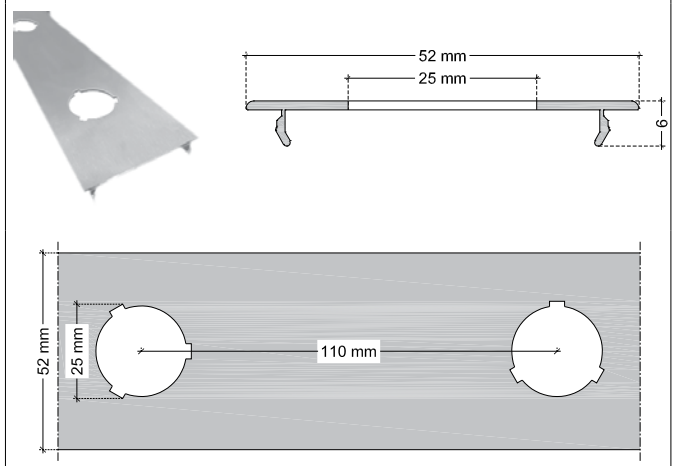

LU3RSAL Cover

CFP1

**Possible to combined 2 type of Aga-Led® BUR.
Don't hesitate to contact us for different configurations.**

AGABEKOV