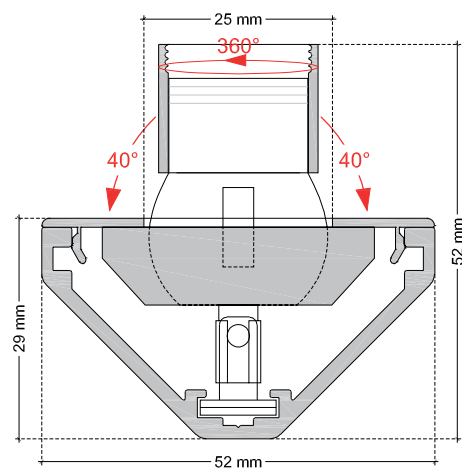

LU3RSAL / ARLS Spot with AGA-LED® BUR